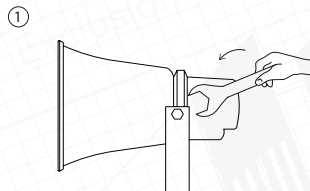

## Package contains:

Loudspeaker 1 pcs.  
Bracket 1 pcs.

Remove mounting bracket from horn loudspeaker.

Fix mounting bracket on the flat surface.

COLOR	HQ 15	HQ 30
Black	COM	COM
White	15 W	30 W
Green	7.5 W	15 W

Connect speaker to signal line via block terminal.  
(Select desired power from table)

Place loudspeaker in mounting bracket.

**Please pay attention:** Mount the loudspeaker on the reliable base only.