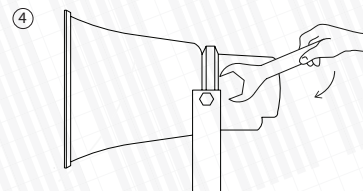

## Package contains:

Loudspeaker 1 pcs.  
Bracket 1 pcs.

Remove mounting bracket from horn loudspeaker.

Fix mounting bracket on the flat surface.

COLOR	HQ 15	HQ 30
Black	COM	COM
White	15 W	30 W
Green	7.5 W	15 W

Connect speaker to signal line via block terminal.  
(Select desired power from table)

Place loudspeaker in mounting bracket.

**Please pay attention:** Mount the loudspeaker on the reliable base only.