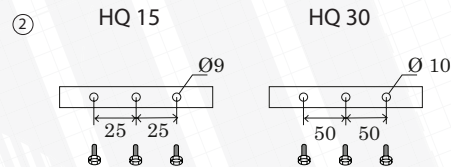

## Package contains:

Loudspeaker 1 pcs.  
Bracket 1 pcs.

Remove mounting bracket from horn loudspeaker.

Fix mounting bracket on the flat surface.

COLOR	HQ 15	HQ 30
Black	COM	COM
White	15 W	30 W
Green	7.5 W	15 W

Connect speaker to signal line via block terminal.  
(Select desired power from table)

Place loudspeaker in mounting bracket.

**Please pay attention:** Mount the loudspeaker on the reliable base only.