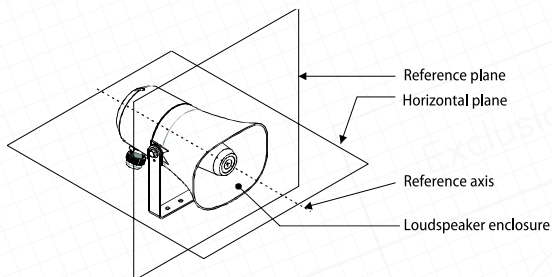

HQ 15EN Horn loudspeaker for voice alarm systems

AMC 2017 - 005
Revision 2019-02-21

EN54-24:2008
1438-CPR-0550
ISSUE DATE: 17
TYPE B

①

Remove mounting bracket from horn loudspeaker.

②

Fix mounting bracket on the flat surface.

③

HQ 15EN Circuit Diagram

* with capacitor

Connect speaker to signal line via block terminal.
(Select desired power from table)

Other technical data: see on doc. AMC 2017 - 04