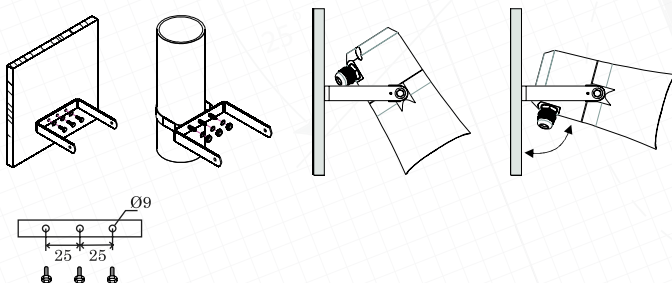

HQ 15EN Horn loudspeaker for voice alarm systems

AMC 2017 - 005
Revision 2019-02-21

EN54-24:2008
1438-CPR-0550
ISSUE DATE: 17
TYPE B

①

Remove mounting bracket from horn loudspeaker.

②

Fix mounting bracket on the flat surface.

③

HQ 15EN Circuit Diagram

* with capacitor

Connect speaker to signal line via block terminal.
(Select desired power from table)

Other technical data: see on doc. AMC 2017 - 04