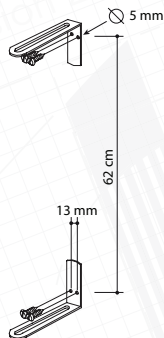

# COM 440 column loudspeakers

**Package contains:**

Loudspeaker 1 pcs.  
Bracket 1 pcs.

Mount speaker with screws to brackets.

①

Fix mounting bracket on solid surface (recommended distance between brackets center holes 62cm)

②

| COLOR | COM 440 |
|-------|---------|
| Red   | 40 W    |
| Blue  | 20 W    |
| Black | COM     |

Connect speaker to signal line via block terminal.  
(Select desired power from table)

**Please pay attention:** Mount the loudspeaker on the reliable base only.