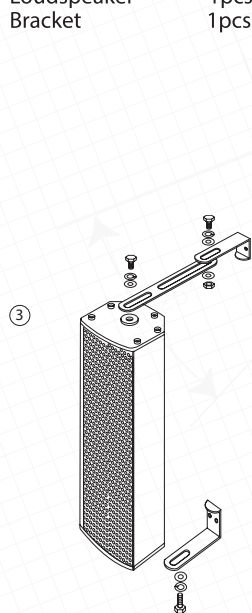

# COM 440 column loudspeakers

**Package contains:**

Loudspeaker 1 pcs.  
Bracket 1 pcs.

Mount speaker with screws to brackets.

①

Fix mounting bracket on solid surface (recommended distance between brackets center holes 62cm)

②

| COLOR | COM 440 |
|-------|---------|
| Red   | 40 W    |
| Blue  | 20 W    |
| Black | COM     |

Connect speaker to signal line via block terminal.  
(Select desired power from table)

**Please pay attention:** Mount the loudspeaker on the reliable base only.