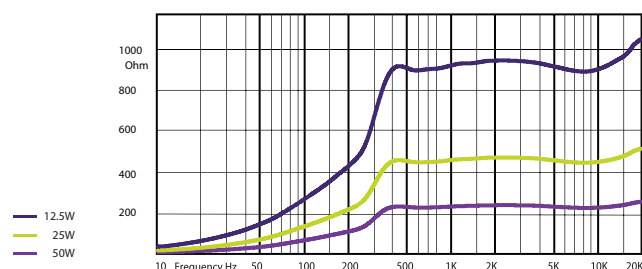

# COM SLIM Column Loudspeakers

COM SLIM 50 ultra slim body column loudspeaker.

COM SLIM 50 ultra slim body 50 W power column loudspeaker equipped with ten 2" (51 mm) woofers and one 1" (25 mm) tweeter. The speaker has elegant design and very neutral appearance for sensitive interiors. This loudspeaker produced for places with high reverberation time, like churches, train stations or markets.

**HORIZONTAL / VERTICAL POLAR DIAGRAMS**

**FREQUENCY RESPONSE**

**IMPEDANCE**

Technical Specifications	COM SLIM 50
Rated power	50 W
Transformer power taps	12.5W - 25W - 50W - 20Ω
Sensitivity	91 dB (1W/1m)
Maximum SPL	108 dB (Pmax/1m)
Frequency response	180 Hz - 18 kHz
Dispersion at 1000 Hz	180° (H), 70° (V)
Protection	IP 55
Driver dimensions	10 x 2" (51 mm) woofer, 1 x 1" (25 mm) tweeter
Dimensions	802 mm x 75 mm x 69 mm
Weight	3.5 kg
Material	Aluminum
Colour	White (RAL9016)
Additional accessory	MB1 wall mount brackets