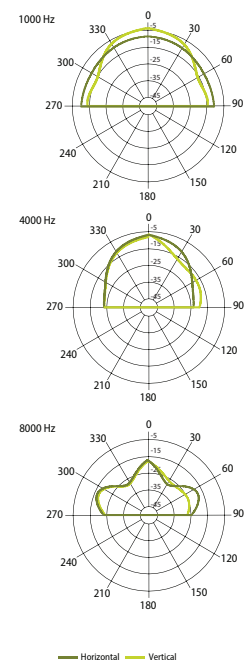

## COLUMN LOUDSPEAKERS

# COM SLIM Column Loudspeakers

COM SLIM 50 ultra slim body column loudspeaker.

COM SLIM 50 ultra slim body 50 W power column loudspeaker equipped with ten 2" (51 mm) woofers and one 1" (25 mm) tweeter. The speaker has elegant design and very neutral appearance for sensitive interiors. This loudspeaker produced for places with high reverberation time, like churches, train stations or markets.

**HORIZONTAL / VERTICAL POLAR DIAGRAMS**

**FREQUENCY RESPONSE**

**IMPEDANCE**

Technical Specifications	COM SLIM 50
Rated power	50 W
Transformer power taps	12.5W - 25W - 50W - 20Ω
Sensitivity	91 dB (1W/1m)
Maximum SPL	108 dB (Pmax/1m)
Frequency response	180 Hz - 18 kHz
Dispersion at 1000 Hz	180° (H), 70° (V)
Protection	IP 55
Driver dimensions	10 x 2" (51 mm) woofer, 1 x 1" (25 mm) tweeter
Dimensions	802 mm x 75 mm x 69 mm
Weight	3.5 kg
Material	Aluminum
Colour	White (RAL9016)
Additional accessory	MB1 wall mount brackets