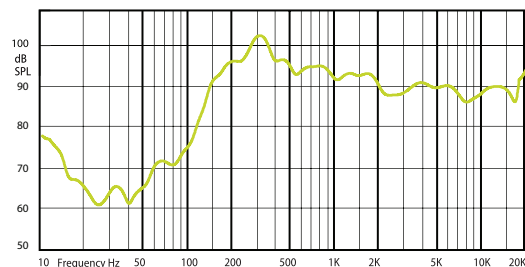

# COM SLIM Column Loudspeakers

COM SLIM 50 ultra slim body column loudspeaker.

COM SLIM 50 ultra slim body 50 W power column loudspeaker equipped with ten 2" (51 mm) woofers and one 1" (25 mm) tweeter. The speaker has elegant design and very neutral appearance for sensitive interiors. This loudspeaker produced for places with high reverberation time, like churches, train stations or markets.

**HORIZONTAL / VERTICAL POLAR DIAGRAMS**

**FREQUENCY RESPONSE**

**IMPEDANCE**

Technical Specifications	COM SLIM 50
Rated power	50 W
Transformer power taps	12.5W - 25W - 50W - 20Ω
Sensitivity	91 dB (1W/1m)
Maximum SPL	108 dB (Pmax/1m)
Frequency response	180 Hz - 18 kHz
Dispersion at 1000 Hz	180° (H), 70° (V)
Protection	IP 55
Driver dimensions	10 x 2" (51 mm) woofer, 1 x 1" (25 mm) tweeter
Dimensions	802 mm x 75 mm x 69 mm
Weight	3.5 kg
Material	Aluminum
Colour	White (RAL9016)
Additional accessory	MB1 wall mount brackets