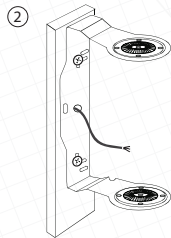

VIVA 3-302 wall mount plastic loudspeakers

Package contains:

Loudspeaker	1 pcs.
Bracket	1 pcs.
Bracket knobs	2 pcs.

Drill holes according the drawing.
Distance between the mounting points - 110 mm.
Mounting bracket could be installed horizontally or vertically.

Fix the loudspeaker bracket on the wall with fasteners suitable for your wall type.

Place loudspeaker to the bracket and tighten by bracket knobs.
Connect audio cable directly to loudspeaker. Set the desired loudspeaker power tap.

Please pay attention: Mount the loudspeaker on the reliable base only.
Rotate the logo horizontally or vertically depending on used the mounting position.