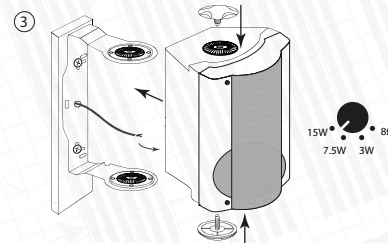

VIVA 3-302 wall mount plastic loudspeakers

Package contains:

Loudspeaker	1 pcs.
Bracket	1 pcs.
Bracket knobs	2 pcs.

Drill holes according the drawing.
Distance between the mounting points - 110 mm.
Mounting bracket could be installed horizontally or vertically.

Fix the loudspeaker bracket on the wall with fasteners suitable for your wall type.

Place loudspeaker to the bracket and tighten by bracket knobs.
Connect audio cable directly to loudspeaker. Set the desired loudspeaker power tap.