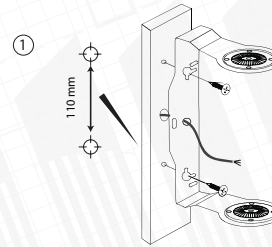

VIVA 3-302 wall mount plastic loudspeakers

Package contains:

Loudspeaker	1 pcs.
Bracket	1 pcs.
Bracket knobs	2 pcs.

Drill holes according the drawing.
Distance between the mounting points - 110 mm.
Mounting bracket could be installed horizontally or vertically.

Fix the loudspeaker bracket on the wall with fasteners suitable for your wall type.

Place loudspeaker to the bracket and tighten by bracket knobs.
Connect audio cable directly to loudspeaker. Set the desired loudspeaker power tap.

Please pay attention: Mount the loudspeaker on the reliable base only.
Rotate the logo horizontally or vertically depending on used the mounting position.