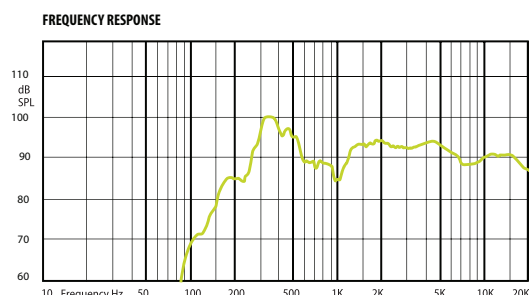

COLUMN LOUDSPEAKERS

COM SLIM Column Loudspeakers

COM SLIM 30 ultra slim body column loudspeaker
appropriate for sensitive interiors with high reverberation time.

COM SLIM 30

Slim body loudspeaker. The speaker is designed for use in the areas with high reverberation time, like churches, train stations or market halls. The speaker is elegant designed for very neutral appearance in the sensitive interiors. COM SLIM 30 is equipped with four 2" (51 mm) woofers, and one 2" (51 mm) tweeter. Mounting bracket is included.

— 7,5W
— 15W
— 30W

Technical Specifications	COM SLIM 30
Rated power	30 W
Transformer power taps	30 W - 15 W - 7,5 W - 8 Ω
Sensitivity	91 dB (1W/1m)
Maximum SPL	108 dB (Pmax / 1m) at 1995 Hz
Frequency response	180 Hz - 18 kHz
Dispersion at 1000 Hz	140° (H), 80° (V)
Protection	IP 55
Driver dimensions	4 x 2" (50 mm) woofer, 1 x 1" (25 mm) tweeter
Dimensions	405 mm x 75 mm x 69 mm
Weight	1,7 kg
Material	Aluminum
Colour	White (RAL 9016)
Additional accessory	MB1 wall mount brackets