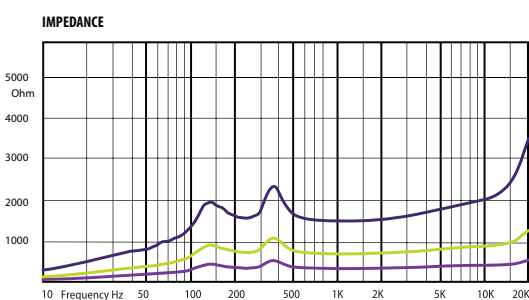

COLUMN LOUDSPEAKERS

COM SLIM Column Loudspeakers

COM SLIM 30 ultra slim body column loudspeaker
appropriate for sensitive interiors with high reverberation time.

COM SLIM 30

Slim body loudspeaker. The speaker is designed for use in the areas with high reverberation time, like churches, train stations or market halls. The speaker is elegant designed for very neutral appearance in the sensitive interiors. COM SLIM 30 is equipped with four 2" (51 mm) woofers, and one 2" (51 mm) tweeter. Mounting bracket is included.

— 7,5W
— 15W
— 30W

Technical Specifications	COM SLIM 30
Rated power	30 W
Transformer power taps	30 W - 15 W - 7,5 W - 8 Ω
Sensitivity	91 dB (1W/1m)
Maximum SPL	108 dB (Pmax / 1m) at 1995 Hz
Frequency response	180 Hz - 18 kHz
Dispersion at 1000 Hz	140° (H), 80° (V)
Protection	IP 55
Driver dimensions	4 x 2" (50 mm) woofer, 1 x 1" (25 mm) tweeter
Dimensions	405 mm x 75 mm x 69 mm
Weight	1,7 kg
Material	Aluminum
Colour	White (RAL 9016)
Additional accessory	MB1 wall mount brackets