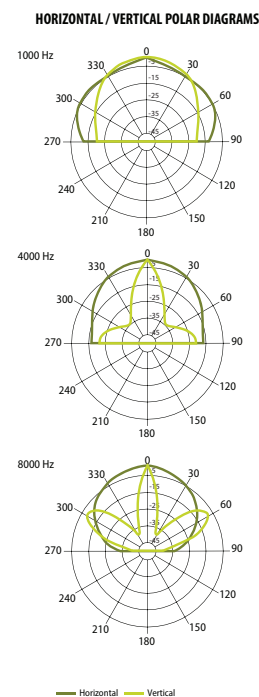

COLUMN LOUDSPEAKERS

COM SLIM Column Loudspeakers

COM SLIM 30 ultra slim body column loudspeaker
appropriate for sensitive interiors with high reverberation time.

COM SLIM 30

Slim body loudspeaker. The speaker is designed for use in the areas with high reverberation time, like churches, train stations or market halls. The speaker is elegant designed for very neutral appearance in the sensitive interiors. COM SLIM 30 is equipped with four 2" (51 mm) woofers, and one 2" (51 mm) tweeter. Mounting bracket is included.

— 7,5W
— 15W
— 30W

Technical Specifications	COM SLIM 30
Rated power	30 W
Transformer power taps	30 W - 15 W - 7,5 W - 8 Ω
Sensitivity	91 dB (1W/1m)
Maximum SPL	108 dB (Pmax / 1m) at 1995 Hz
Frequency response	180 Hz - 18 kHz
Dispersion at 1000 Hz	140° (H), 80° (V)
Protection	IP 55
Driver dimensions	4 x 2" (50 mm) woofer, 1 x 1" (25 mm) tweeter
Dimensions	405 mm x 75 mm x 69 mm
Weight	1,7 kg
Material	Aluminum
Colour	White (RAL 9016)
Additional accessory	MB1 wall mount brackets