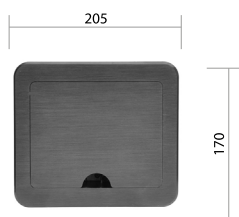

ACCESSORIES  
**TCB Table Connection Box**

Anodized aluminum cable box.

# TCB 2

Table top mount box for AV cable installation in conference, board rooms or auditoriums. The TCB 2 box has several cable openings for AV cable runs and 2 power plugs. Cables are easy accessible and hidden if not in use.

Technical Specifications	TCB 2
AC power socket	2 x 16 A, Euro shuko ~250 V, 3 pole
Power entry connector	ICE C 14 fused socket, 10 A ~250 V
Pass through cable slot	2 x Ø 12,5 mm, 3 x Ø 9 mm, 1 x Ø 6,5 mm
Installation requirement	Table cut out
Mounting accessories	2 x special screws
Dimensions	200 mm x 170 mm x 130 mm
Weight	2 kg
Material	Steel with anodized aluminum top
Colour	Black (RAL 9017)