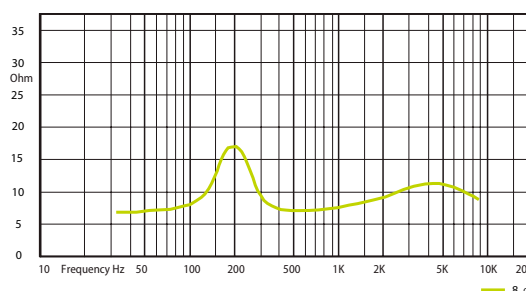

Available in black and white.

HORIZONTAL / VERTICAL POLAR DIAGRAMS

FREQUENCY RESPONSE

IMPEDANCE

Technical Specifications	VIVA 3-302T
Rated power	25 W (8 Ω)
Transformer power taps	15 W - 7,5 W - 3 W - 8 Ω
Sensitivity	87 dB (1W / 1m)
Maximum SPL	102 dB (Pmax / 1m) at 8137 Hz
Frequency response	150 Hz - 20 kHz
Dispersion at 1000 Hz	170° (H), 180° (V)
Driver dimensions	3" (76 mm) woofer, 1" (25 mm) tweeter
Dimensions	200 mm x 113 mm x 133 mm
Weight	1,5 kg
Material	Housing – ABS plastic, U-bracket and grill – steel
Colour	White (RAL 9016), Black (RAL 9017)