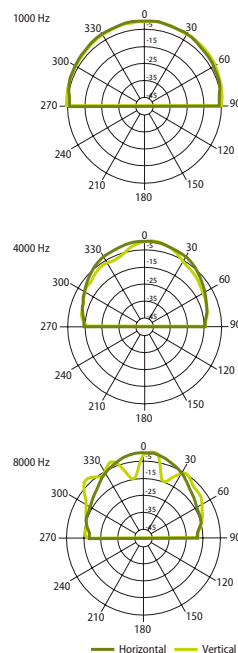

Available in black and white.

HORIZONTAL / VERTICAL POLAR DIAGRAMS

FREQUENCY RESPONSE

IMPEDANCE

Technical Specifications	VIVA 3-302T
Rated power	25 W (8 Ω)
Transformer power taps	15 W - 7,5 W - 3 W - 8 Ω
Sensitivity	87 dB (1W / 1m)
Maximum SPL	102 dB (Pmax / 1m) at 8137 Hz
Frequency response	150 Hz - 20 kHz
Dispersion at 1000 Hz	170° (H), 180° (V)
Driver dimensions	3" (76 mm) woofer, 1" (25 mm) tweeter
Dimensions	200 mm x 113 mm x 133 mm
Weight	1,5 kg
Material	Housing – ABS plastic, U-bracket and grill – steel
Colour	White (RAL 9016), Black (RAL 9017)