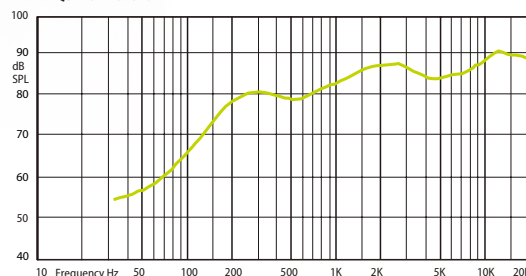

CABINET LOUDSPEAKERS

VIVA Wall Mount Plastic Loudspeakers

Latest design powerful speakers for background music.

VIVA 3-302T

The legendary VIVA range of AMC cabinet loudspeakers has been in production for many years, yet is still in high demand all over the Globe. An agless cabinet design, combined with a high quality sound output makes these speakers very popular. The loudspeakers are assembled using premium components: top grade plastic parts and high quality speaker components.

Available in black and white.

HORIZONTAL / VERTICAL POLAR DIAGRAMS

FREQUENCY RESPONSE

IMPEDANCE

Technical Specifications	VIVA 3-302T
Rated power	25 W (8 Ω)
Transformer power taps	15 W - 7,5 W - 3 W - 8 Ω
Sensitivity	87 dB (1W / 1m)
Maximum SPL	102 dB (Pmax / 1m) at 8137 Hz
Frequency response	150 Hz - 20 kHz
Dispersion at 1000 Hz	170° (H), 180° (V)
Driver dimensions	3" (76 mm) woofer, 1" (25 mm) tweeter
Dimensions	200 mm x 113 mm x 133 mm
Weight	1,5 kg
Material	Housing – ABS plastic, U-bracket and grill – steel
Colour	White (RAL 9016), Black (RAL 9017)