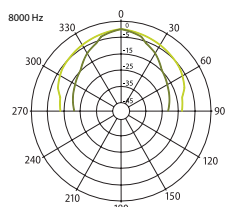

CABINET LOUDSPEAKERS

04, 05 Wall Mount Plastic Loudspeakers

Elegant design background music loudspeakers for indoor and outdoor use

04, 05

04 and 05 loudspeakers provide a highly responsive woofer diagram, minimalistic design, and smart mounting brackets. Two-way speaker design with crossover and very responsive woofer diaphragm make it sound clear and rich don't matter quiet or loud. Built-in 100 V transformer and 16 Ω power tap make these loudspeakers suitable for background music and public address systems, as well as for home use. IP55 rated - suitable for outdoor conditions. Loudspeakers can be mounted vertically and horizontally, the logo is rotating depending on its position. Smart mounting brackets let mount and adjust the loudspeakers in a very easy way.

HORIZONTAL/VERTICAL POLAR DIAGRAMS

04 LOUDSPEAKER

05 LOUDSPEAKER

— Horizontal — Vertical

FREQUENCY RESPONSE

Technical Specifications	04	05
Rated power	30 W RMS	40 W RMS
Transformer power taps	20 W - 10 W - 5 W - 16 Ω	30 W - 15 W - 7,5 W - 16 Ω
Sensitivity	87 dB (1 W/1 m)	90 dB (1 W/1 m)
Maximum SPL	106 dB (Pmax/1m) at 840 Hz	110 dB (Pmax/1m) at 12 kHz
Frequency response	85 Hz - 20 kHz	80 Hz - 20 kHz
Driver dimensions	4" (101 mm) woofer, 1" (2,54 mm) tweeter	5" (127 mm) woofer, 1" (2,54 mm) tweeter
Dispersion at 1000 Hz	130° (H), 120° (V)	
Dimensions (L x W x H)	150 mm x 145 mm x 200 mm	180 mm x 160 mm x 230 mm
Protection	IP55	
Weight	2 kg	2,1 kg
Material	Housing - plastic, grill - aluminum, mounting bracket - steel	
Colour	White (RAL9016), Black (RAL9017)	