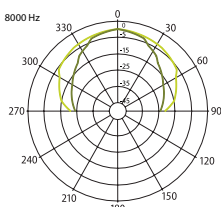

CABINET LOUDSPEAKERS

04, 05 Wall Mount Plastic Loudspeakers

Elegant design background music loudspeakers for indoor and outdoor use

04, 05

04 and 05 loudspeakers provide a highly responsive woofer diagram, minimalistic design, and smart mounting brackets. Two-way speaker design with crossover and very responsive woofer diaphragm make it sound clear and rich don't matter quiet or loud. Built-in 100 V transformer and 16 Ω power tap make these loudspeakers suitable for background music and public address systems, as well as for home use. IP55 rated - suitable for outdoor conditions. Loudspeakers can be mounted vertically and horizontally, the logo is rotating depending on its position. Smart mounting brackets let mount and adjust the loudspeakers in a very easy way.

HORIZONTAL/VERTICAL POLAR DIAGRAMS

04 LOUDSPEAKER

05 LOUDSPEAKER

— Horizontal — Vertical

FREQUENCY RESPONSE

Technical Specifications	04	05
Rated power	30 W RMS	40 W RMS
Transformer power taps	20 W - 10 W - 5 W - 16 Ω	30 W - 15 W - 7,5 W - 16 Ω
Sensitivity	87 dB (1 W/1 m)	90 dB (1 W/1 m)
Maximum SPL	106 dB (Pmax/1m) at 840 Hz	110 dB (Pmax/1m) at 12 kHz
Frequency response	85 Hz - 20 kHz	80 Hz - 20 kHz
Driver dimensions	4" (101 mm) woofer, 1" (2,54 mm) tweeter	5" (127 mm) woofer, 1" (2,54 mm) tweeter
Dispersion at 1000 Hz	130° (H), 120° (V)	
Dimensions (L x W x H)	150 mm x 145 mm x 200 mm	180 mm x 160 mm x 230 mm
Protection	IP55	
Weight	2 kg	2,1 kg
Material	Housing - plastic, grill - aluminum, mounting bracket - steel	
Colour	White (RAL9016), Black (RAL9017)	