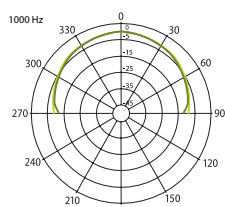

CABINET LOUDSPEAKERS

04, 05 Wall Mount Plastic Loudspeakers

Elegant design background music loudspeakers for indoor and outdoor use

04, 05

04 and 05 loudspeakers provide a highly responsive woofer diagram, minimalistic design, and smart mounting brackets. Two-way speaker design with crossover and very responsive woofer diaphragm make it sound clear and rich don't matter quiet or loud. Built-in 100 V transformer and 16 Ω power tap make these loudspeakers suitable for background music and public address systems, as well as for home use. IP55 rated - suitable for outdoor conditions. Loudspeakers can be mounted vertically and horizontally, the logo is rotating depending on its position. Smart mounting brackets let mount and adjust the loudspeakers in a very easy way.

HORIZONTAL/VERTICAL POLAR DIAGRAMS

04 LOUDSPEAKER

05 LOUDSPEAKER

— Horizontal — Vertical

FREQUENCY RESPONSE

Technical Specifications	04	05
Rated power	30 W RMS	40 W RMS
Transformer power taps	20 W - 10 W - 5 W - 16 Ω	30 W - 15 W - 7,5 W - 16 Ω
Sensitivity	87 dB (1 W/1 m)	90 dB (1 W/1 m)
Maximum SPL	106 dB (Pmax/1m) at 840 Hz	110 dB (Pmax/1m) at 12 kHz
Frequency response	85 Hz - 20 kHz	80 Hz - 20 kHz
Driver dimensions	4" (101 mm) woofer, 1" (2,54 mm) tweeter	5" (127 mm) woofer, 1" (2,54 mm) tweeter
Dispersion at 1000 Hz	130° (H), 120° (V)	
Dimensions (L x W x H)	150 mm x 145 mm x 200 mm	180 mm x 160 mm x 230 mm
Protection	IP55	
Weight	2 kg	2,1 kg
Material	Housing - plastic, grill - aluminum, mounting bracket - steel	
Colour	White (RAL9016), Black (RAL9017)	