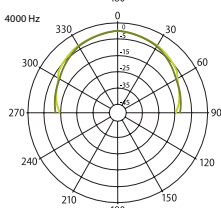

CABINET LOUDSPEAKERS

04, 05 Wall Mount Plastic Loudspeakers

Elegant design background music loudspeakers for indoor and outdoor use

04, 05

04 and 05 loudspeakers provide a highly responsive woofer diagram, minimalistic design, and smart mounting brackets. Two-way speaker design with crossover and very responsive woofer diaphragm make it sound clear and rich don't matter quiet or loud. Built-in 100 V transformer and 16 Ω power tap make these loudspeakers suitable for background music and public address systems, as well as for home use. IP55 rated - suitable for outdoor conditions. Loudspeakers can be mounted vertically and horizontally, the logo is rotating depending on its position. Smart mounting brackets let mount and adjust the loudspeakers in a very easy way.

HORIZONTAL/VERTICAL POLAR DIAGRAMS

04 LOUDSPEAKER

05 LOUDSPEAKER

— Horizontal — Vertical

FREQUENCY RESPONSE

Technical Specifications	04	05
Rated power	30 W RMS	40 W RMS
Transformer power taps	20 W - 10 W - 5 W - 16 Ω	30 W - 15 W - 7,5 W - 16 Ω
Sensitivity	87 dB (1 W/1 m)	90 dB (1 W/1 m)
Maximum SPL	106 dB (Pmax/1m) at 840 Hz	110 dB (Pmax/1m) at 12 kHz
Frequency response	85 Hz - 20 kHz	80 Hz - 20 kHz
Driver dimensions	4" (101 mm) woofer, 1" (2,54 mm) tweeter	5" (127 mm) woofer, 1" (2,54 mm) tweeter
Dispersion at 1000 Hz	130° (H), 120° (V)	
Dimensions (L x W x H)	150 mm x 145 mm x 200 mm	180 mm x 160 mm x 230 mm
Protection	IP55	
Weight	2 kg	2,1 kg
Material	Housing - plastic, grill - aluminum, mounting bracket - steel	
Colour	White (RAL9016), Black (RAL9017)	