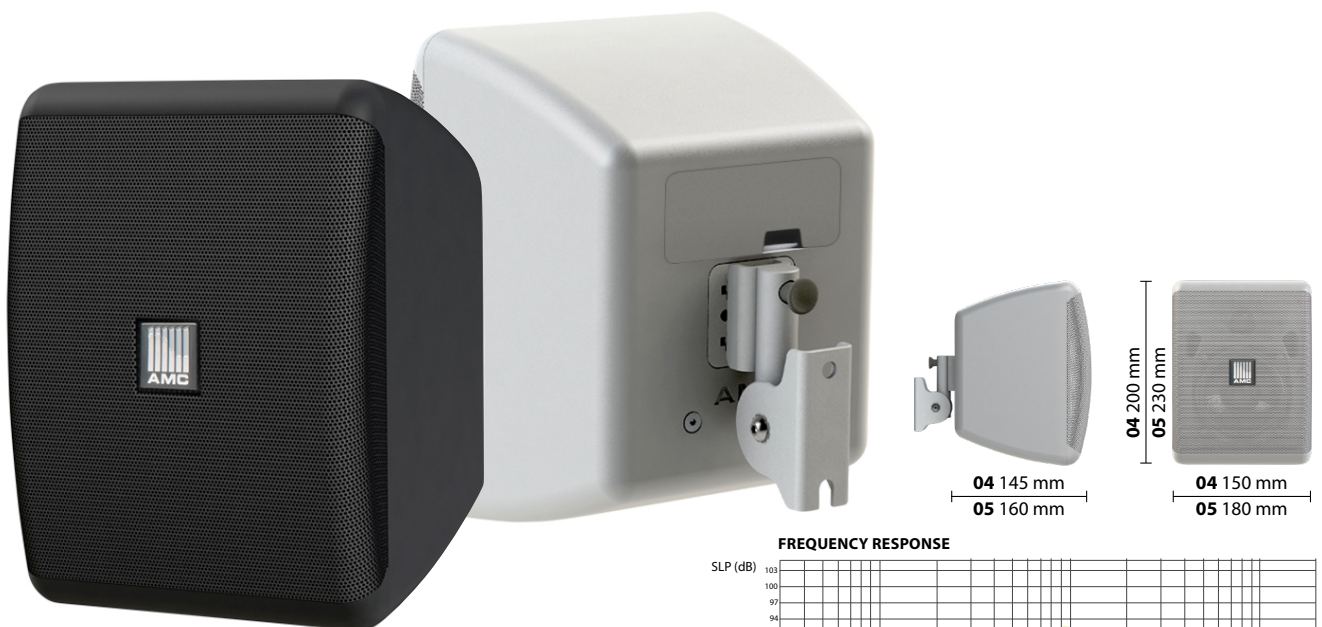

CABINET LOUDSPEAKERS

04, 05 Wall Mount Plastic Loudspeakers

Elegant design background music loudspeakers for indoor and outdoor use

04, 05

04 and 05 loudspeakers provide a highly responsive woofer diagram, minimalistic design, and smart mounting brackets. Two-way speaker design with crossover and very responsive woofer diaphragm make it sound clear and rich don't matter quiet or loud. Built-in 100 V transformer and 16 Ω power tap make these loudspeakers suitable for background music and public address systems, as well as for home use. IP55 rated - suitable for outdoor conditions. Loudspeakers can be mounted vertically and horizontally, the logo is rotating depending on its position. Smart mounting brackets let mount and adjust the loudspeakers in a very easy way.

HORIZONTAL/VERTICAL POLAR DIAGRAMS

04 LOUDSPEAKER

05 LOUDSPEAKER

— Horizontal — Vertical

FREQUENCY RESPONSE

Technical Specifications	04	05
Rated power	30 W RMS	40 W RMS
Transformer power taps	20 W - 10 W - 5 W - 16 Ω	30 W - 15 W - 7,5 W - 16 Ω
Sensitivity	87 dB (1 W/1 m)	90 dB (1 W/1 m)
Maximum SPL	106 dB (Pmax/1m) at 840 Hz	110 dB (Pmax/1m) at 12 kHz
Frequency response	85 Hz - 20 kHz	80 Hz - 20 kHz
Driver dimensions	4" (101 mm) woofer, 1" (2,54 mm) tweeter	5" (127 mm) woofer, 1" (2,54 mm) tweeter
Dispersion at 1000 Hz	130° (H), 120° (V)	
Dimensions (L x W x H)	150 mm x 145 mm x 200 mm	180 mm x 160 mm x 230 mm
Protection	IP55	
Weight	2 kg	2,1 kg
Material	Housing - plastic, grill - aluminum, mounting bracket - steel	
Colour	White (RAL9016), Black (RAL9017)	