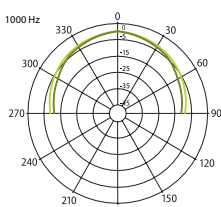

CABINET LOUDSPEAKERS

04, 05 Wall Mount Plastic Loudspeakers

Elegant design background music loudspeakers for indoor and outdoor use

04, 05

04 and 05 loudspeakers provide a highly responsive woofer diagram, minimalistic design, and smart mounting brackets. Two-way speaker design with crossover and very responsive woofer diaphragm make it sound clear and rich don't matter quiet or loud. Built-in 100 V transformer and 16 Ω power tap make these loudspeakers suitable for background music and public address systems, as well as for home use. IP55 rated - suitable for outdoor conditions. Loudspeakers can be mounted vertically and horizontally, the logo is rotating depending on its position. Smart mounting brackets let mount and adjust the loudspeakers in a very easy way.

HORIZONTAL/VERTICAL POLAR DIAGRAMS

04 LOUDSPEAKER

05 LOUDSPEAKER

— Horizontal — Vertical

FREQUENCY RESPONSE

Technical Specifications	04	05
Rated power	30 W RMS	40 W RMS
Transformer power taps	20 W - 10 W - 5 W - 16 Ω	30 W - 15 W - 7,5 W - 16 Ω
Sensitivity	87 dB (1 W/1 m)	90 dB (1 W/1 m)
Maximum SPL	106 dB (Pmax/1m) at 840 Hz	110 dB (Pmax/1m) at 12 kHz
Frequency response	85 Hz - 20 kHz	80 Hz - 20 kHz
Driver dimensions	4" (101 mm) woofer, 1" (2,54 mm) tweeter	5" (127 mm) woofer, 1" (2,54 mm) tweeter
Dispersion at 1000 Hz	130° (H), 120° (V)	
Dimensions (L x W x H)	150 mm x 145 mm x 200 mm	180 mm x 160 mm x 230 mm
Protection	IP55	
Weight	2 kg	2,1 kg
Material	Housing - plastic, grill - aluminum, mounting bracket - steel	
Colour	White (RAL9016), Black (RAL9017)	