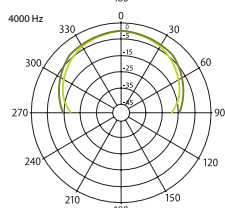

CABINET LOUDSPEAKERS

04, 05 Wall Mount Plastic Loudspeakers

Elegant design background music loudspeakers for indoor and outdoor use

04, 05

04 and 05 loudspeakers provide a highly responsive woofer diagram, minimalistic design, and smart mounting brackets. Two-way speaker design with crossover and very responsive woofer diaphragm make it sound clear and rich don't matter quiet or loud. Built-in 100 V transformer and 16 Ω power tap make these loudspeakers suitable for background music and public address systems, as well as for home use. IP55 rated - suitable for outdoor conditions. Loudspeakers can be mounted vertically and horizontally, the logo is rotating depending on its position. Smart mounting brackets let mount and adjust the loudspeakers in a very easy way.

HORIZONTAL/VERTICAL POLAR DIAGRAMS

04 LOUDSPEAKER

05 LOUDSPEAKER

— Horizontal — Vertical

FREQUENCY RESPONSE

Technical Specifications	04	05
Rated power	30 W RMS	40 W RMS
Transformer power taps	20 W - 10 W - 5 W - 16 Ω	30 W - 15 W - 7,5 W - 16 Ω
Sensitivity	87 dB (1 W/1 m)	90 dB (1 W/1 m)
Maximum SPL	106 dB (Pmax/1m) at 840 Hz	110 dB (Pmax/1m) at 12 kHz
Frequency response	85 Hz - 20 kHz	80 Hz - 20 kHz
Driver dimensions	4" (101 mm) woofer, 1" (2,54 mm) tweeter	5" (127 mm) woofer, 1" (2,54 mm) tweeter
Dispersion at 1000 Hz	130° (H), 120° (V)	
Dimensions (L x W x H)	150 mm x 145 mm x 200 mm	180 mm x 160 mm x 230 mm
Protection	IP55	
Weight	2 kg	2,1 kg
Material	Housing - plastic, grill - aluminum, mounting bracket - steel	
Colour	White (RAL9016), Black (RAL9017)	