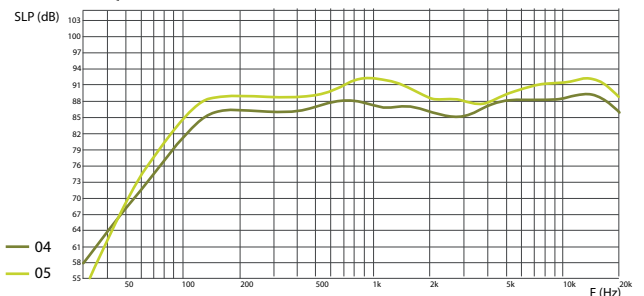

HORIZONTAL/VERTICAL POLAR DIAGRAMS

04 LOUDSPEAKER

05 LOUDSPEAKER

— Horizontal — Vertical

FREQUENCY RESPONSE

Technical Specifications	04	05
Rated power	30 W RMS	40 W RMS
Transformer power taps	20 W - 10 W - 5 W - 16 Ω	30 W - 15 W - 7,5 W - 16 Ω
Sensitivity	87 dB (1 W/1 m)	90 dB (1 W/1 m)
Maximum SPL	106 dB (Pmax/1m) at 840 Hz	110 dB (Pmax/1m) at 12 kHz
Frequency response	85 Hz - 20 kHz	80 Hz - 20 kHz
Driver dimensions	4" (101 mm) woofer, 1" (2,54 mm) tweeter	5" (127 mm) woofer, 1" (2,54 mm) tweeter
Dispersion at 1000 Hz	130° (H), 120° (V)	
Dimensions (L x W x H)	150 mm x 145 mm x 200 mm	180 mm x 160 mm x 230 mm
Protection	IP55	
Weight	2 kg	2,1 kg
Material	Housing - plastic, grill - aluminum, mounting bracket - steel	
Colour	White (RAL9016), Black (RAL9017)	